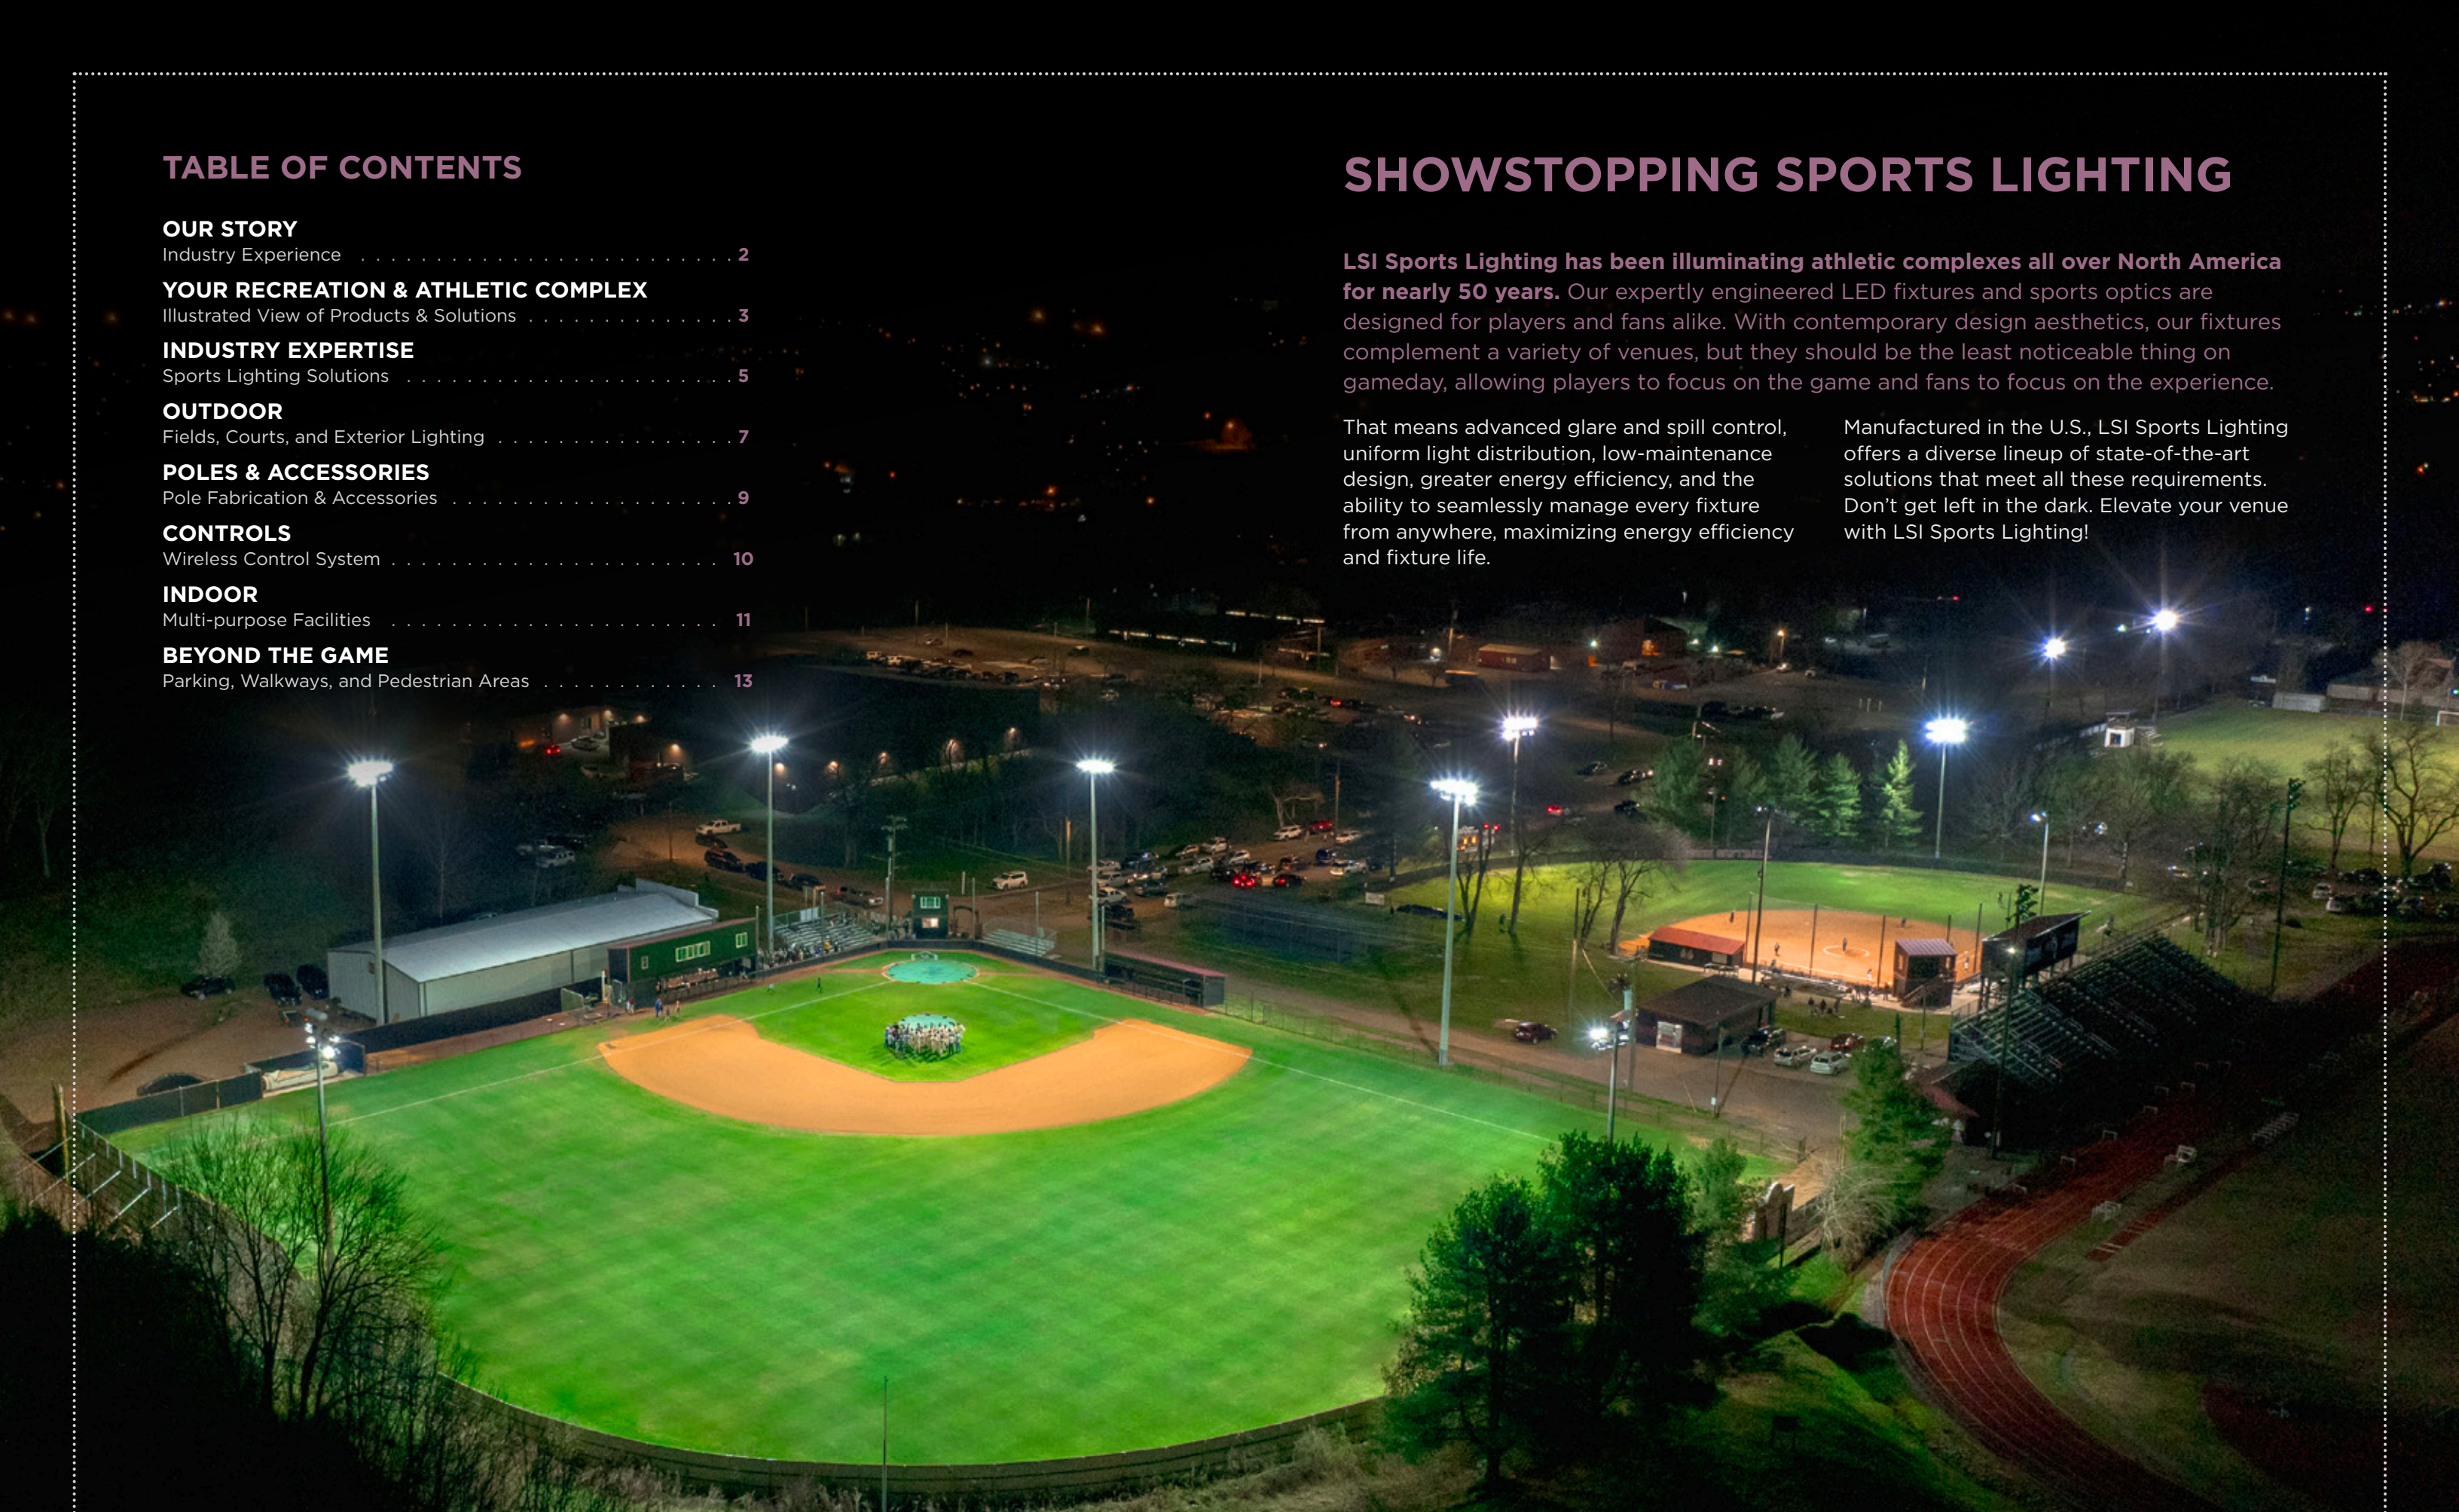

TABLE OF CONTENTS

OUR STORY

Industry Experience 2

YOUR RECREATION & ATHLETIC COMPLEX

Illustrated View of Products & Solutions 3

INDUSTRY EXPERTISE

Sports Lighting Solutions 5

OUTDOOR

Fields, Courts, and Exterior Lighting 7

POLES & ACCESSORIES

Pole Fabrication & Accessories 9

CONTROLS

Wireless Control System 10

INDOOR

Multi-purpose Facilities 11

BEYOND THE GAME

Parking, Walkways, and Pedestrian Areas 13

SHOWSTOPPING SPORTS LIGHTING

LSI Sports Lighting has been illuminating athletic complexes all over North America for nearly 50 years. Our expertly engineered LED fixtures and sports optics are designed for players and fans alike. With contemporary design aesthetics, our fixtures complement a variety of venues, but they should be the least noticeable thing on gameday, allowing players to focus on the game and fans to focus on the experience.

That means advanced glare and spill control, uniform light distribution, low-maintenance design, greater energy efficiency, and the ability to seamlessly manage every fixture from anywhere, maximizing energy efficiency and fixture life.

Manufactured in the U.S., LSI Sports Lighting offers a diverse lineup of state-of-the-art solutions that meet all these requirements. Don't get left in the dark. Elevate your venue with LSI Sports Lighting!