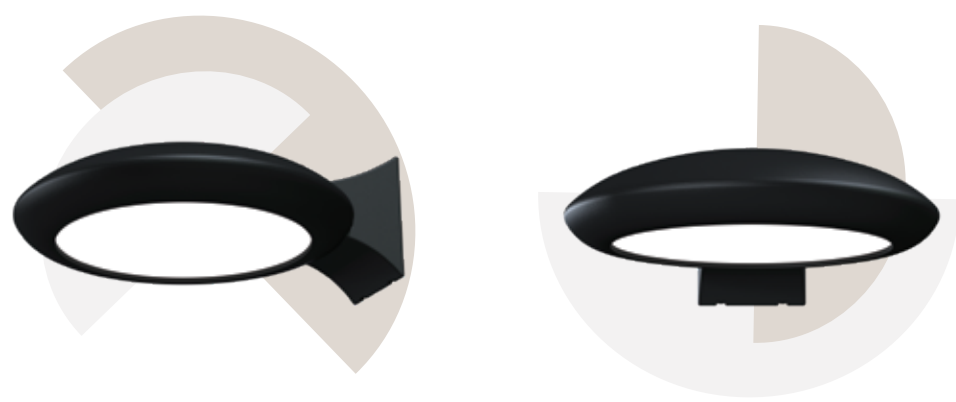

WALL LIGHT

Opulence **Wall Mount** luminaires feature several stylish mounts for any application. Whether mounting to a recessed junction box or directly to a vertical surface, Opulence has you covered.