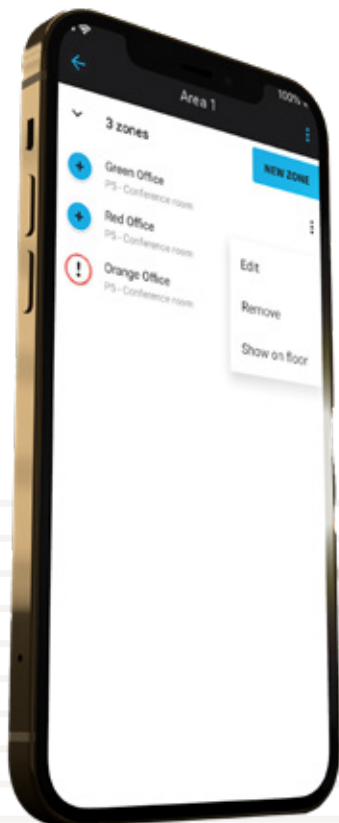

CONTROL YOUR LIGHTING

AirLink™

Outdoor
enabled by Synapse4E

The AirLink Outdoor product line is the perfect solution for commercial, industrial, and municipal applications such as auto dealerships, parking lots, garages, shopping complexes and warehouses where robust wireless communication is required.

AirLink Outdoor utilizes a 2.4 GHz Self-Healing Mesh Network. The flexibility and scalability of the system make it perfect for both new construction and retrofit projects. The user-friendly AirLink Outdoor web application is accessible through any device with an internet connection and allows for complete customization of the system and its features. Learn more about this simple-to-use software on our website.

AirLink™ Blue

All of our Opulence luminaires are compatible with our AirLink Blue wireless lighting control system. This simple, highly-configurable product uses Bluetooth mesh technology to manage designated zones of illumination—helping to enhance safety, reduce energy costs and comply with applicable regulations. Opulence luminaires configured with AirLink Blue are available pre-commissioned from the factory—making them easy to specify and install at the job site. Importantly, the AirLink Blue system can also be programmed and managed using an intuitive app for mobile devices or an office computer with an internet connection. Learn more about this simple to use software on our website.

AirLink Blue
iOS Only App