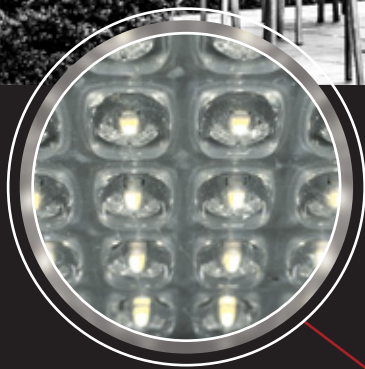

MOUNTING **OPTIONS**

FLUSH MOUNT

**TWIN POST TOP
& WALL BRACKETS**

**SPUN ALUMINUM
BASE COVER**

**CONTEMPORARY POLE
& BASE COVER**

POLE MOUNT

With its dense LED arrangement and precision optics, the Opulence **Pole Mount** delivers high-performance illumination and extraordinary visual comfort. Like all Opulence configurations, this luminaire was designed to give you exceptional optical control for maximum uniformity.