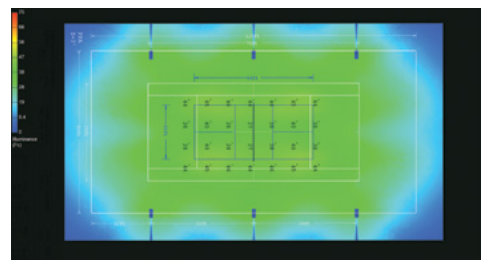

UPGRADING FROM HID TO LED IS EASIER THAN YOU THINK.

4 Easy Steps to Upgrade Your Lighting

BEFORE YOU GET STARTED.

If you have questions at any step or point of assessing your lighting needs, LSI is here to help and make it easy. An LSI Representative or Agent can help answer any question about your current lighting or pole situation and help you understand what type of fixture and performance level you need to upgrade your court and play area.

1 Determine Your Current Fixture, Pole and Pole Base Condition.

Many older HID or Sodium Lamp light fixtures like the examples above, use a similar box-like form factor and have an orange to yellow light output. Upgrading from HID fixtures to LED will *not* require any new type of power sources.

Check the condition of your light poles for cracking, heavy rust or even moderate to heavy cracking in the concrete base for the pole. If you are unsure as to the condition of the pole or pole base please contact an LSI Rep for help.

2 Select Your Performance Level for Your Court

REC

CLUB

PROFESSIONAL

3 Choose Your Lights, Layout and Pole Configuration

Use the online **Create-A-Court Design Selector** to find the appropriate LED lighting design for your specific sports court lighting needs.

Once you have determined the preferred level of lighting performance for your court, you should be able to use the LSI Court design selector to choose how many and what type of fixtures you will need. If you have any questions please contact an LSI Representative or Agent to help.

4 Light it Up!

Contact an LSI Representative or Agent to find local distributors, suppliers, and installation resources to help bring your new court lighting design to life.