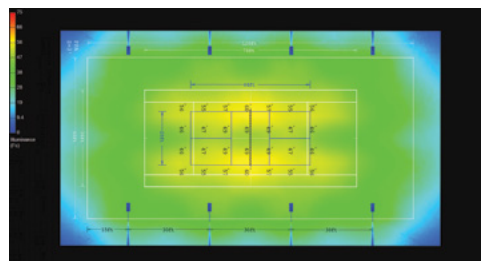

PROFESSIONAL