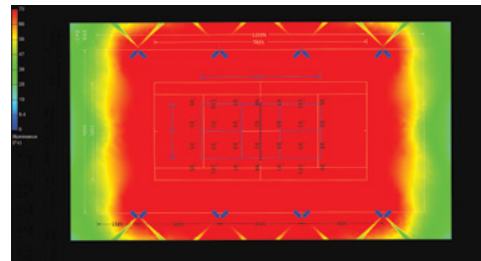

2 Select Your Performance Level for Your Court

REC

CLUB

PROFESSIONAL

3 Choose Your Lights, Layout and Pole Configuration

Use the online **Create-A-Court Design Selector** to find the appropriate LED lighting design for your specific sports court lighting needs.