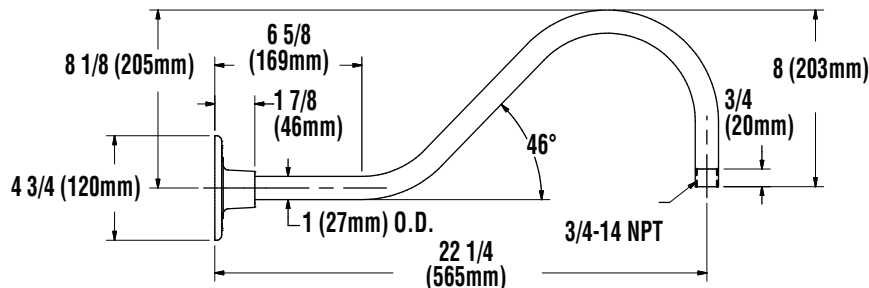

LSI ABOLITE GOOSENECK AND WALL BRACKETS

Brackets are finished in gloss white powder, other optional colors are available. All brackets suitable for use in wet locations, and mounts to recessed 4" octagon box (by others). Fixtures used in wet locations must be specified "WL" separately. To order, specify catalog number indicated.

NOTE: Brackets feature 3/4" stems which slip fit into wall plate (wall end is unthreaded). Conduit may be cut down (in the field by other) to shorten bracket length. CA5 wall plate included with all goosenecks.

GB A 3 GWT - 3/4" Single Reflector Gooseneck Wall Bracket. Features rigid conduit and cast wall plate which fits 4" octagonal box (by other). The bracket features a gloss white powder finish.