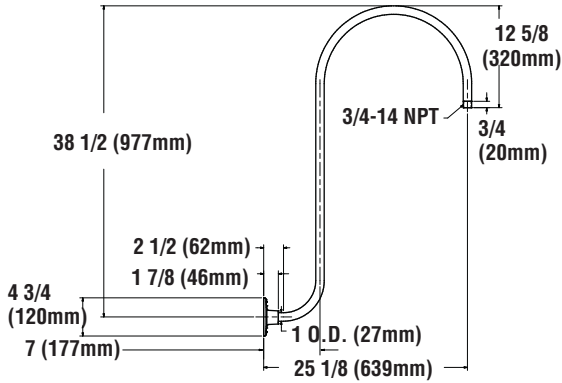

LSI ABOLITE GOOSENECK AND WALL BRACKETS

GB J 3 GWT - 3/4" Single Reflector Gooseneck Wall Bracket. Features rigid conduit and cast wall plate which fits 4" octagonal box (by other). The bracket features a gloss white powder finish.