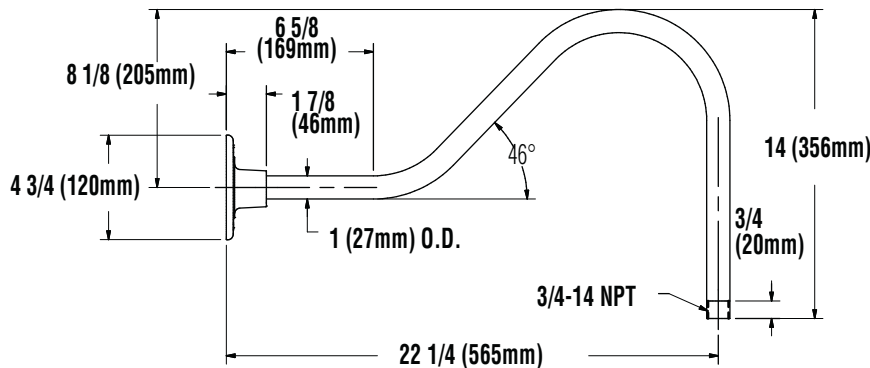

ARRA
Funding Compliant