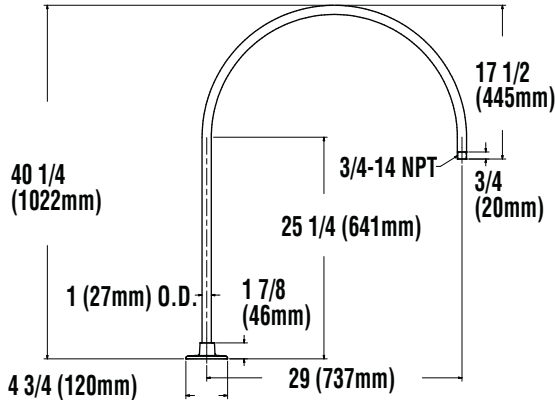

LSI ABOLITE GOOSENECK AND WALL BRACKETS

Brackets are finished in gloss white powder, other optional colors are available. All brackets suitable for use in wet locations, and mounts to recessed 4" octagon box (by others). Fixtures used in wet locations must be specified "WL" separately. To order, specify catalog number indicated.

NOTE: Brackets feature 3/4" stems which slip fit into wall plate (wall end is unthreaded). Conduit may be cut down (in the field by other) to shorten bracket length. CA5 wall plate included with all goosenecks.

GB E 3 GWT - 3/4" Single Reflector Gooseneck Wall Bracket. Features rigid conduit and cast wall plate which fits 4" octagonal box (by other). The bracket is designed to be mounted to a horizontal surface, but could also be mounted to a wall. The bracket features a gloss white powder finish.

GB F 3 GWT - 3/4" Single Reflector Gooseneck Wall Bracket. Features rigid conduit and cast wall plate which fits 4" octagonal box (by other). The bracket features a gloss white powder finish.