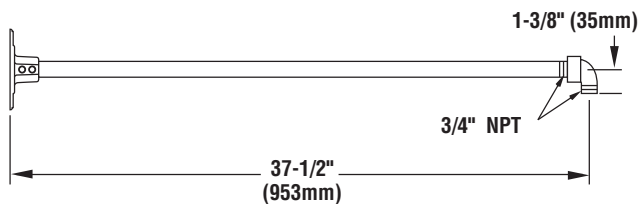

LSI ABOLITE GOOSENECK AND WALL BRACKETS

GB J 3 GWT - 3/4" Single Reflector Gooseneck Wall Bracket. Features rigid conduit and cast wall plate which fits 4" octagonal box (by other). The bracket features a gloss white powder finish.

GB K 3 GWT - 3/4" Single Reflector Gooseneck Wall Bracket. Features rigid conduit and cast wall plate which fits 4" octagonal box (by other). The bracket features a gloss white powder finish.

GB P 3 GWT - 3/4" Single Reflector Gooseneck Wall Bracket. Features rigid conduit and cast wall plate which fits 4" octagonal box (by other). The bracket features a gloss white powder finish.

GB U 3 GWT - 3/4" Single Reflector Gooseneck Wall Bracket. Features rigid conduit and cast wall plate which fits 4" octagonal box (by other). The bracket features a gloss white powder finish.

Replacement CA 5 - Gloss white powder finish (other colors available). Part number 102962GWT. Catalog description - Kit CA5 GB MTG CLR.

- Mounts to recessed 4" octagon box (by others).

ARRA
Funding Compliant