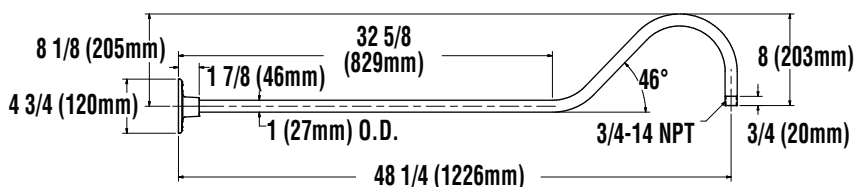

GB B 3 GWT - 3/4" Single Reflector Gooseneck Wall Bracket. Features rigid conduit and cast wall plate which fits 4" octagonal box (by other). The bracket features a gloss white powder finish.