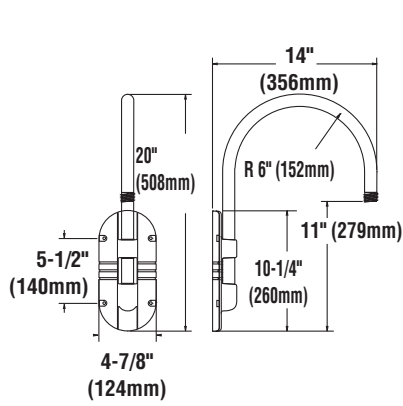

LSI ABOLITE GOOSENECK AND WALL BRACKETS

CWBM 1 GWT and CWBL 1 GWT - Contemporary Wall Bracket with gloss white powder finish.

CWBM 1 GWT