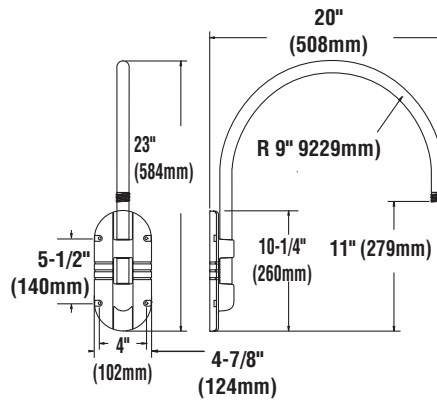

CWBL 1 GWT

ARRA
Funding Compliant

Project Name _____ Fixture Type _____
Catalog # _____

10/22/15
© 2015
LSI INDUSTRIES INC.