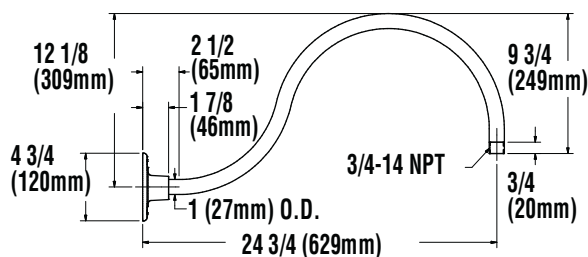

NOTE: Brackets feature 3/4" stems which slip fit into wall plate (wall end is unthreaded). Conduit may be cut down (in the field by other) to shorten bracket length. CA5 wall plate included with all goosenecks.

GB A 3 GWT - 3/4" Single Reflector Gooseneck Wall Bracket. Features rigid conduit and cast wall plate which fits 4" octagonal box (by other). The bracket features a gloss white powder finish.

GB B 3 GWT - 3/4" Single Reflector Gooseneck Wall Bracket. Features rigid conduit and cast wall plate which fits 4" octagonal box (by other). The bracket features a gloss white powder finish.

GB C 3 GWT - 3/4" Single Reflector Gooseneck Wall Bracket. Features rigid conduit and cast wall plate which fits 4" octagonal box (by other). The bracket features a gloss white powder finish.

GB D 3 GWT - 3/4" Single Reflector Gooseneck Wall Bracket. Features rigid conduit and cast wall plate which fits 4" octagonal box (by other). The bracket features a gloss white powder finish.