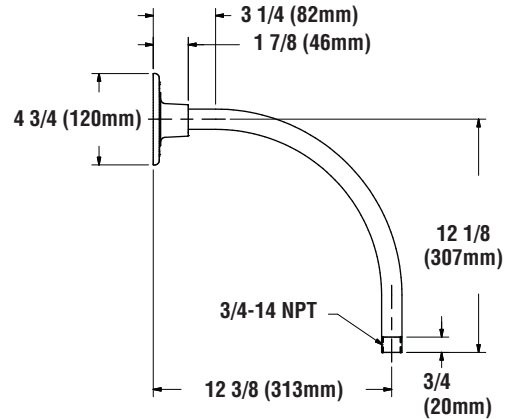

GB K 3 GWT - 3/4" Single Reflector Gooseneck Wall Bracket. Features rigid conduit and cast wall plate which fits 4" octagonal box (by other). The bracket features a gloss white powder finish.

GB P 3 GWT - 3/4" Single Reflector Gooseneck Wall Bracket. Features rigid conduit and cast wall plate which fits 4" octagonal box (by other). The bracket features a gloss white powder finish.