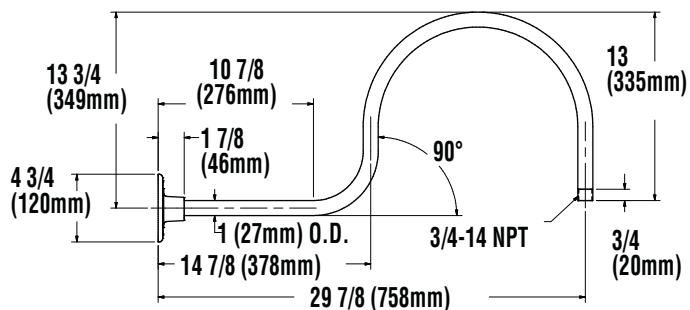

GB C 3 GWT - 3/4" Single Reflector Gooseneck Wall Bracket. Features rigid conduit and cast wall plate which fits 4" octagonal box (by other). The bracket features a gloss white powder finish.

GB D 3 GWT - 3/4" Single Reflector Gooseneck Wall Bracket. Features rigid conduit and cast wall plate which fits 4" octagonal box (by other). The bracket features a gloss white powder finish.