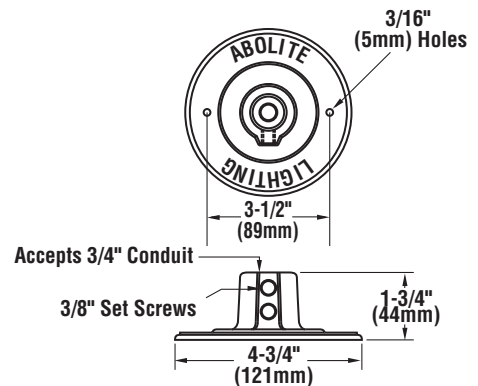

Replacement CA 5 - Gloss white powder finish (other colors available). Part number 102962GWT. Catalog description - Kit CA5 GB MTG CLR.

- Mounts to recessed 4" octagon box (by others).