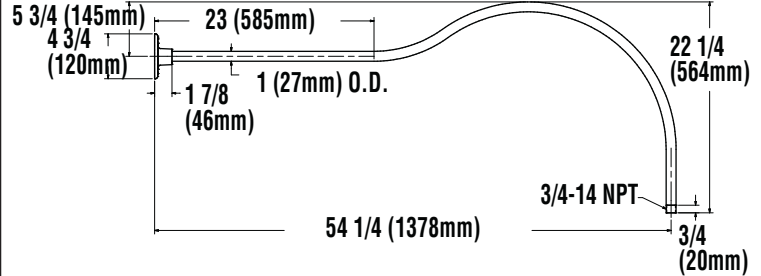

LSI ABOLITE GOOSENECK AND WALL BRACKETS

Brackets are finished in gloss white powder, other optional colors are available. All brackets suitable for use in wet locations, and mounts to recessed 4" octagon box (by others). Fixtures used in wet locations must be specified "WL" separately. To order, specify catalog number indicated.

NOTE: Brackets feature 3/4" stems which slip fit into wall plate (wall end is unthreaded). Conduit may be cut down (in the field by other) to shorten bracket length. CA5 wall plate included with all goosenecks.

GB E 3 GWT - 3/4" Single Reflector Gooseneck Wall Bracket. Features rigid conduit and cast wall plate which fits 4" octagonal box (by other). The bracket is designed to be mounted to a horizontal surface, but could also be mounted to a wall. The bracket features a gloss white powder finish.

GB F 3 GWT - 3/4" Single Reflector Gooseneck Wall Bracket. Features rigid conduit and cast wall plate which fits 4" octagonal box (by other). The bracket features a gloss white powder finish.

GB G 3 GWT - 3/4" Single Reflector Gooseneck Wall Bracket. Features rigid conduit and cast wall plate which fits 4" octagonal box (by other). The bracket features a gloss white powder finish.

GB H 3 GWT - 3/4" Single Reflector Gooseneck Wall Bracket. Features rigid conduit and cast wall plate which fits 4" octagonal box (by other). The bracket features a gloss white powder finish.

ARRA
Funding Compliant