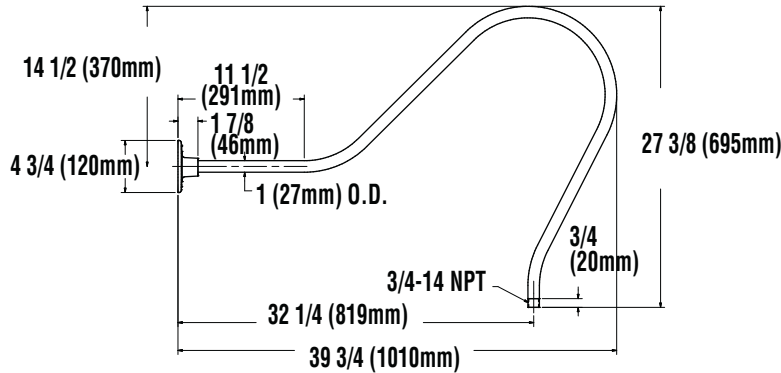

GB G 3 GWT - 3/4" Single Reflector Gooseneck Wall Bracket. Features rigid conduit and cast wall plate which fits 4" octagonal box (by other). The bracket features a gloss white powder finish.

GB H 3 GWT - 3/4" Single Reflector Gooseneck Wall Bracket. Features rigid conduit and cast wall plate which fits 4" octagonal box (by other). The bracket features a gloss white powder finish.