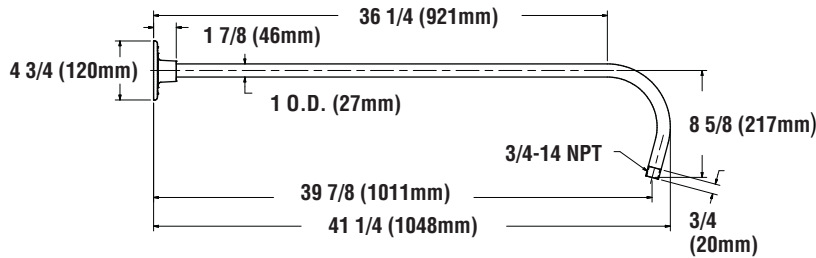

GB U 3 GWT - 3/4" Single Reflector Gooseneck Wall Bracket. Features rigid conduit and cast wall plate which fits 4" octagonal box (by other). The bracket features a gloss white powder finish.