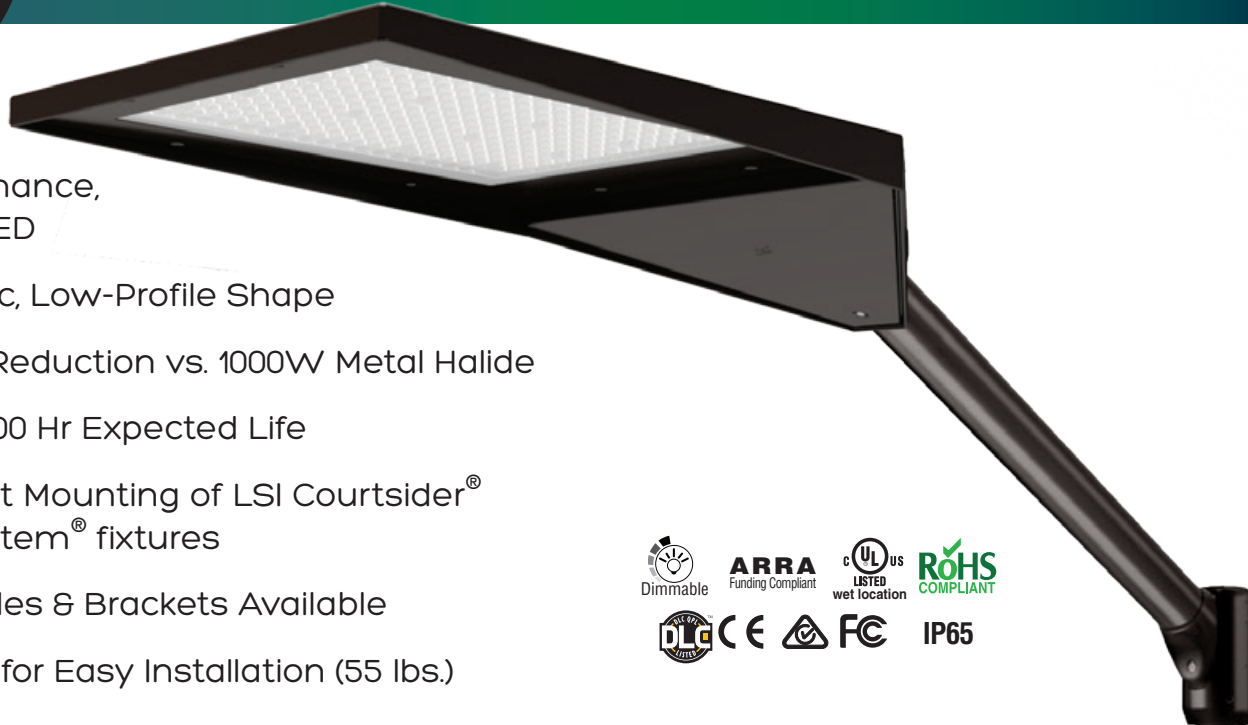

# LSI CourtBlade (XARL) LED Sports Lighting

- High Performance, Full Cutoff LED
- Aerodynamic, Low-Profile Shape
- 50% Energy Reduction vs. 1000W Metal Halide
- 60,000 - 100,000 Hr Expected Life
- Direct Retrofit Mounting of LSI Courtsider® and Aerosystem® fixtures
- Matching Poles & Brackets Available
- Lightweight for Easy Installation (55 lbs.)
- Strong Lumen Maintenance over fixture life
- Instant On and Dimmable
- 5-Year Warranty