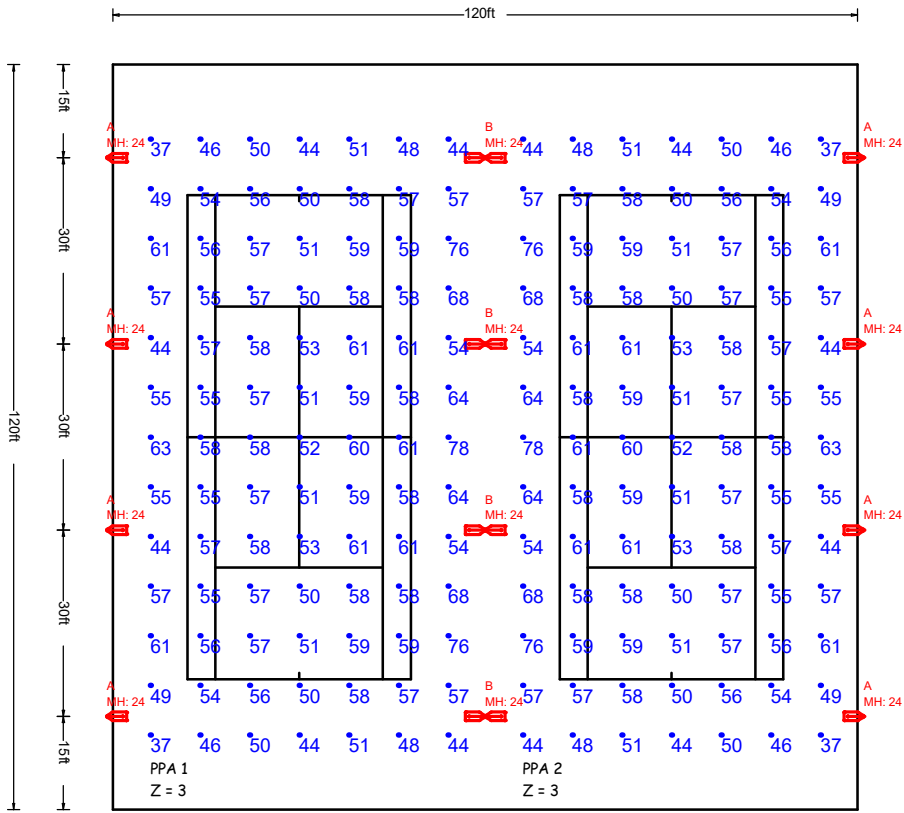

ZNL

ZONE

Label	CalcType	Units	Avg	Max	Min	Max/Min
PPA 1	Illuminance	Fc	55.49	78	37	2.11
PPA 2	Illuminance	Fc	55.49	78	37	2.11

LumNo	Label	X	Y	Z	Orient	Tilt
1	A	-1	105	24	0	0
2	A	-1	45	24	0	0
3	A	-1	15	24	0	0
4	A	-1	75	24	0	0
5	A	121	105	24	180	0
6	A	121	45	24	180	0
7	A	121	15	24	180	0
8	A	121	75	24	180	0
9	B	60	15	24	0	0
10	B	60	45	24	0	0
11	B	60	75	24	0	0
12	B	60	105	24	0	0

Symbol	Qty	Label	Arrangement	LLF	Description	Lum. Lumens	Lum. Watts	Total Watts
	8	A	SINGLE	0.940	ZNL-60L-CT-50	60978	448	3584
	4	B	TWIN 180	0.940	ZNL-60L-CT-50	60978	448	3584

Create A Court
 2 Courts Side x Side Full Size
 (8) 60L Fixtures / Court
 Club