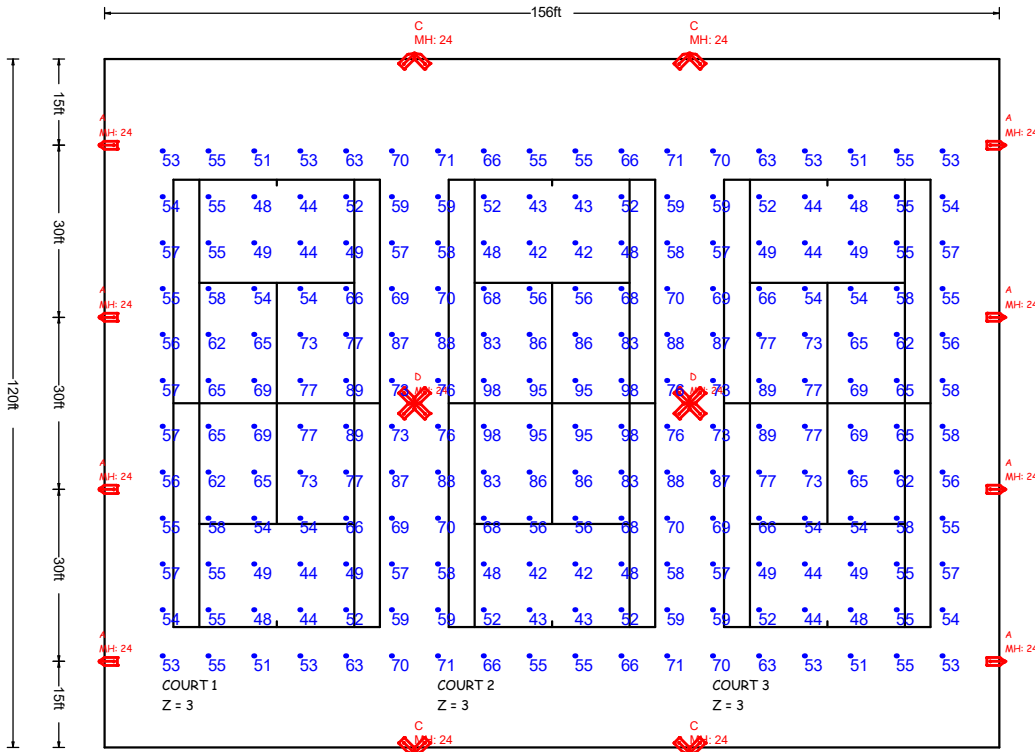

ZNL

ZONE

Luminaire Schedule								
Symbol	Qty	Label	Arrangement	LLF	Description	Lum. Lumens	Lum. Watts	Total Watts
	8	A	SINGLE	0.940	ZNL-60L-CT-50	60978	448	3584
	4	C	TWIN 90	0.940	ZNL-60L-CT-50	60978	448	3584
	2	D	QUAD 90	0.940	ZNL-60L-CT-50	60978	448	3584

Calculation Summary							
Label	Calc Type	Units	Avg	Max	Min	Max/Min	
COURT 1	Illuminance	Fc	60.39	89	44	2.02	
COURT 2	Illuminance	Fc	67.44	98	42	2.33	
COURT 3	Illuminance	Fc	60.42	89	44	2.02	

Luminaire Location Summary							
LumNo	Label	X	Y	Z	Orient	Tilt	
1	A	-1	15	24	0	0	
2	A	-1	45	24	0	0	
3	A	-1	75	24	0	0	
4	A	-1	105	24	0	0	
5	A	157	15	24	180	0	
6	A	157	45	24	180	0	
7	A	157	75	24	180	0	
8	A	157	105	24	180	0	
9	C	54	-1	24	0	0	
10	C	54	121	24	180	0	
11	C	102	-1	24	0	0	
12	C	102	121	24	180	0	
13	D	54	60	24	0	0	
14	D	102	60	24	0	0	