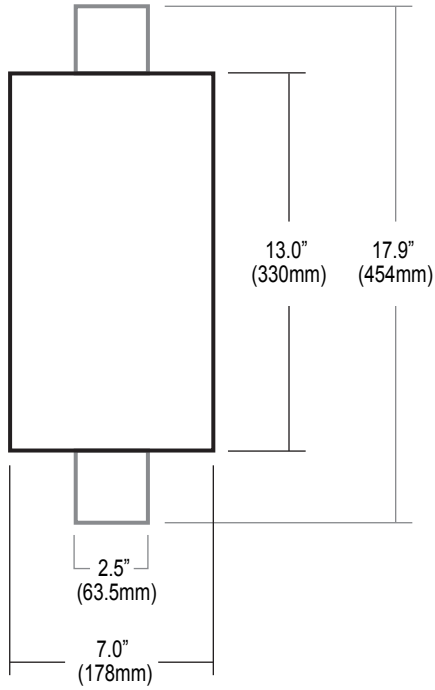

Other

- Shipping weight (in carton): 12lbs / 5.4kg
- Warranty: limited 5-year warranty

Certifications & Affiliations

Dimensions

Wiring Diagram

Ordering Information

Part #	Catalog #	Description
664700	ALSPC UNV	AirLink Synapse – Photocell UNV