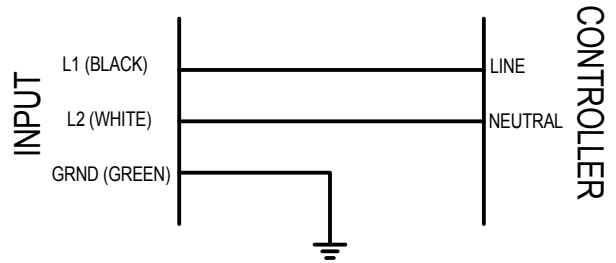

Other

- Shipping weight (in carton): 12lbs / 5.4kg
- Warranty: limited 5-year warranty

Certifications & Affiliations

Dimensions

Wiring Diagram

Ordering Information

Part #	Catalog #	Description
664700	ALSPC UNV	AirLink Synapse – Photocell UNV