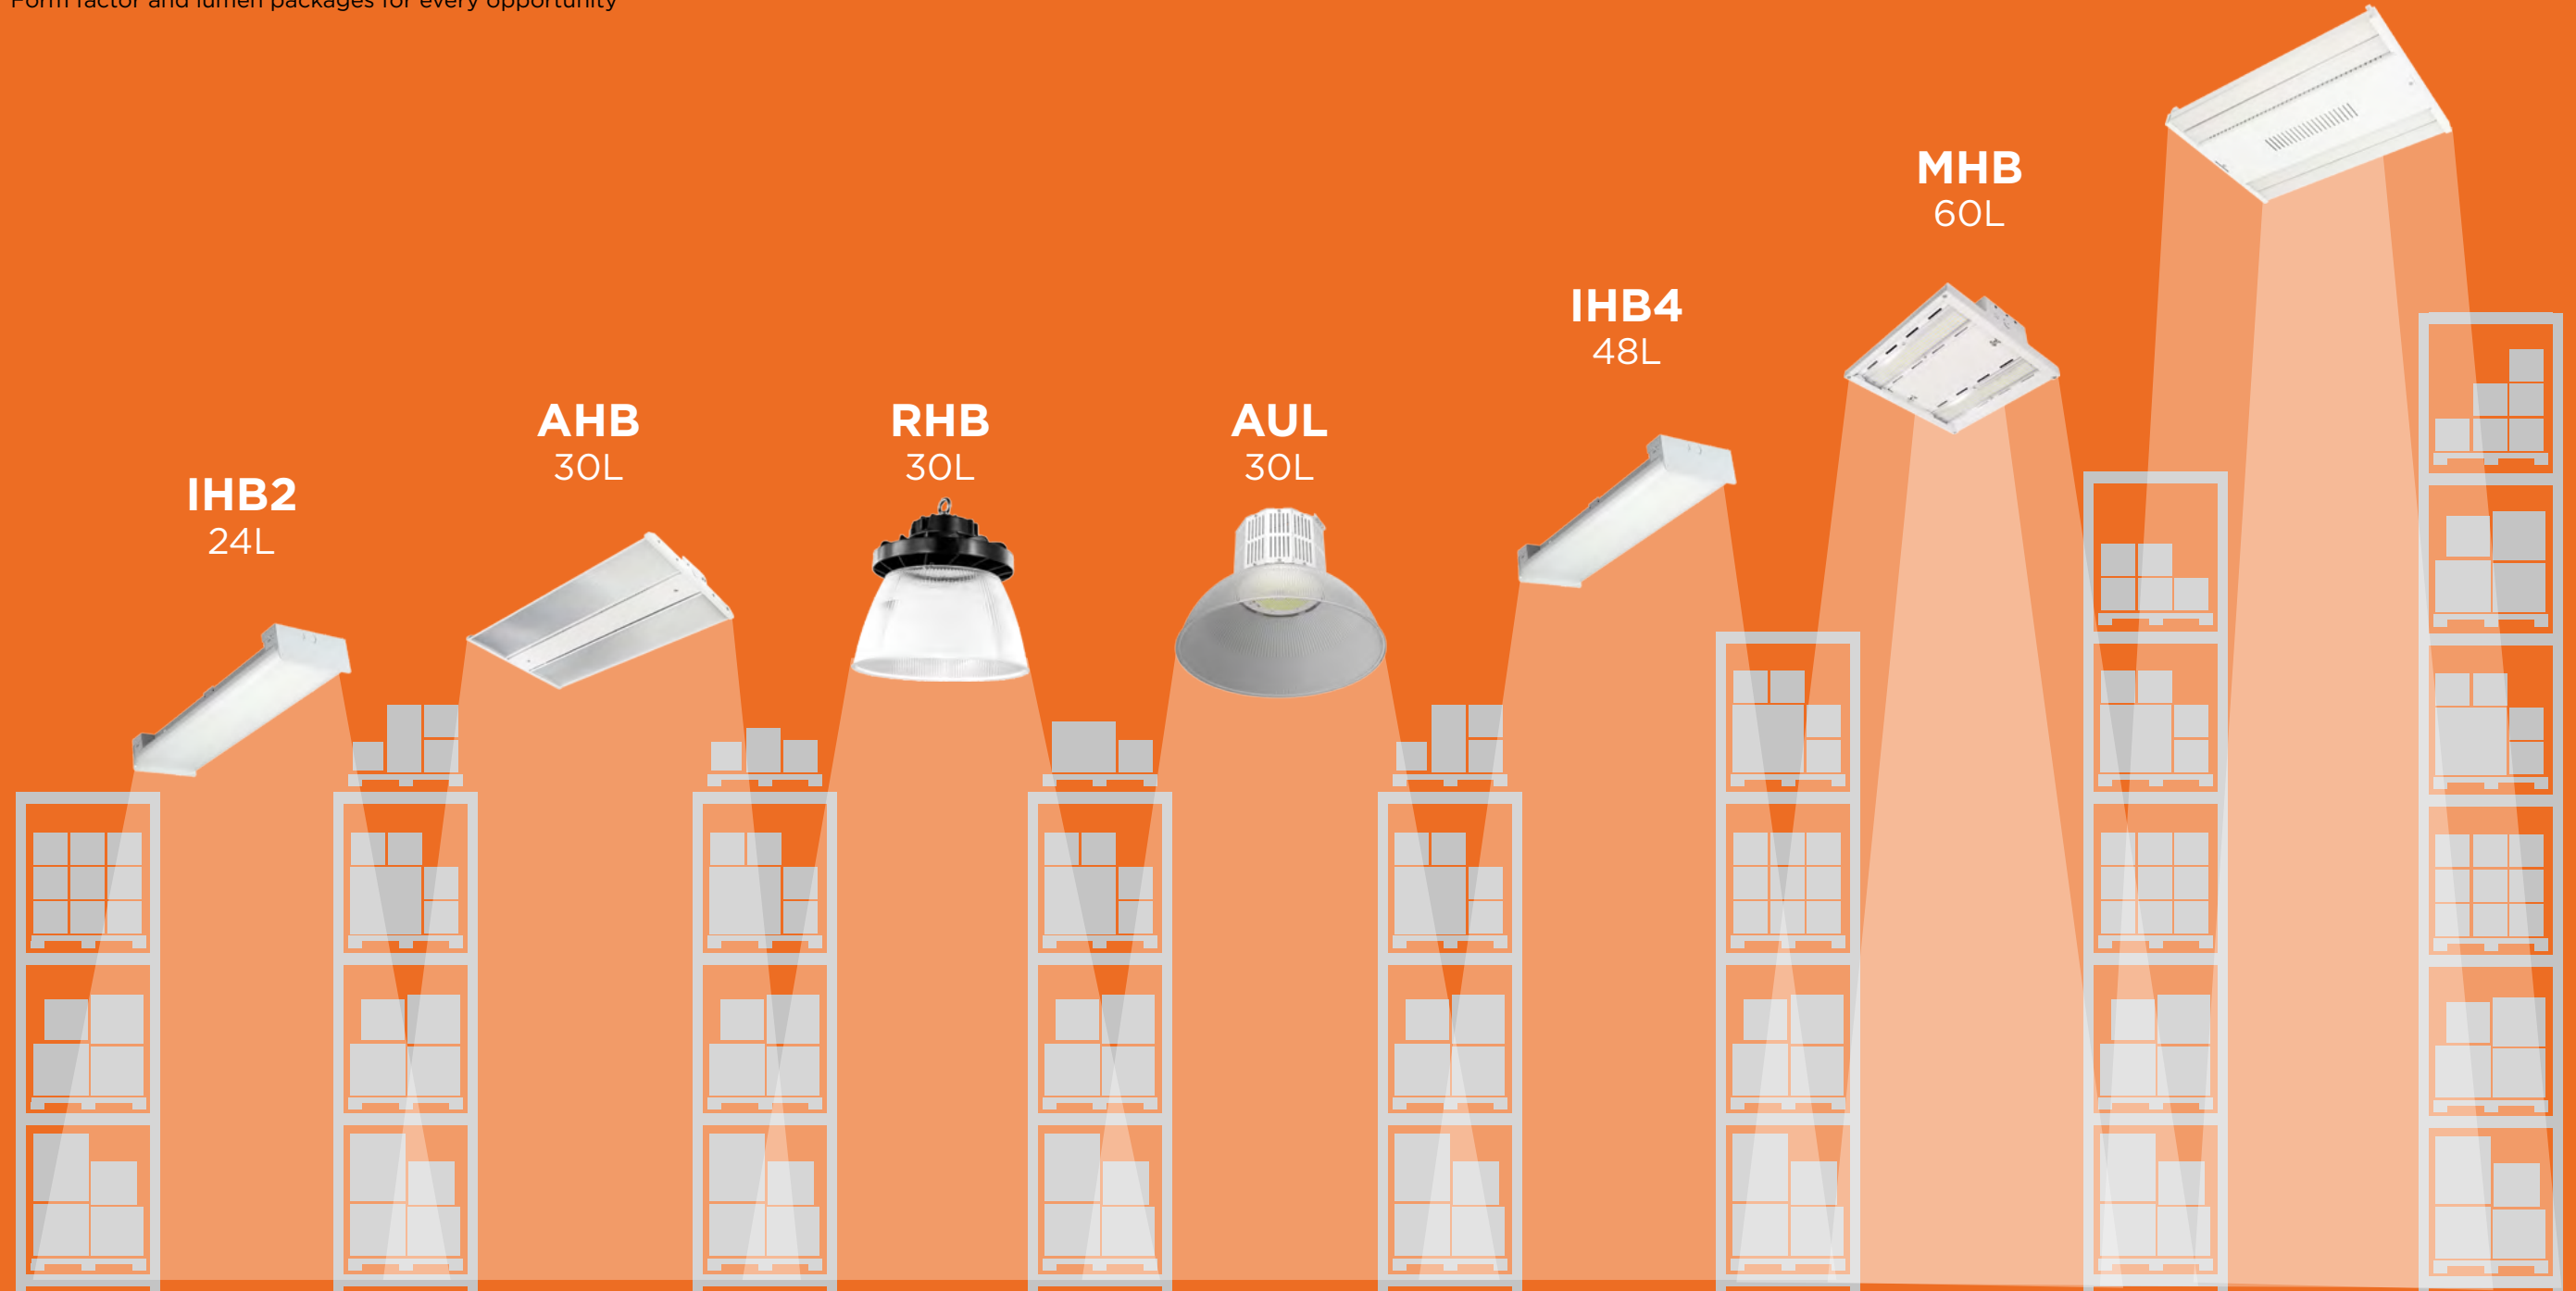

HIGH BAY PRODUCT COMPARISON GUIDE

*Linear & Round High Bay Fixtures for
EVERY Application*

- Energy efficient, easy contractor-friendly lighting solutions
- Lightweight designs allow for minimal installation effort
- Form factor and lumen packages for every opportunity

ALI
100L