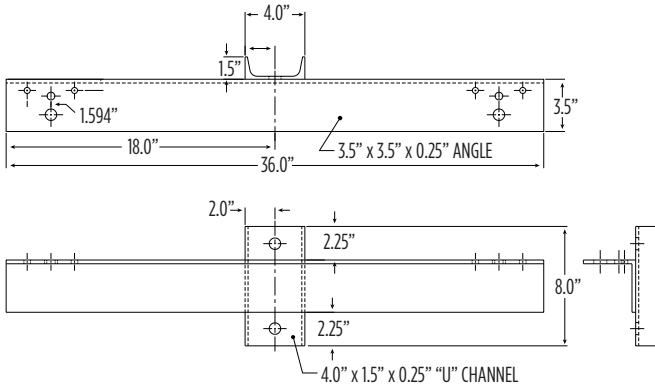

Catalog #: _____ Project: _____

Prepared By: _____ Date: _____ Type: _____

Wooden Pole Bracket (WPB)

Sports Flood Bracket

OVERVIEW	
Width	36" - 156"
EPA	1.0-9.1

QUICK LINKS

[Ordering Guide](#)
[Dimensions](#)

COMPATIBLE FIXTURES

ZNF

¹ Custom Colors Available. Please contact factory.

Wooden Pole Bracket (WPB)

PRODUCT DIMENSIONS

[Back to Quick Links](#)

2 Light Bracket

5 Light Bracket