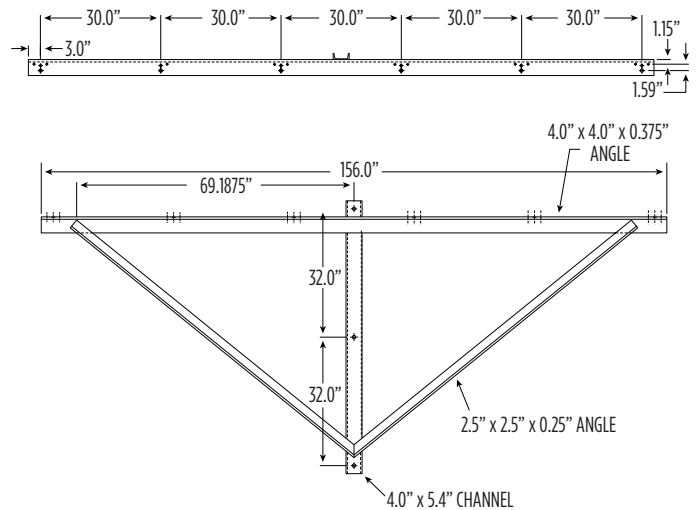

6 Light Bracket