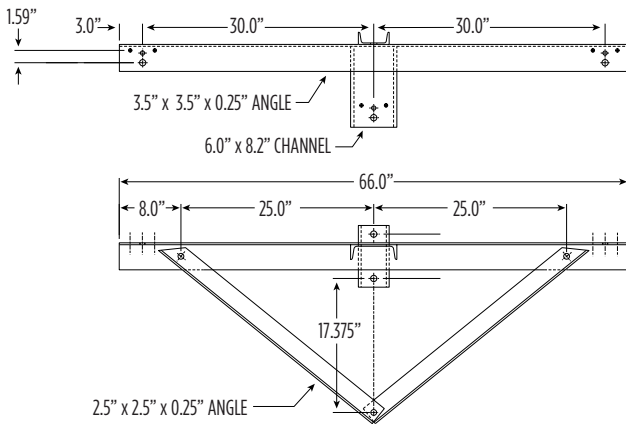

3 Light Bracket