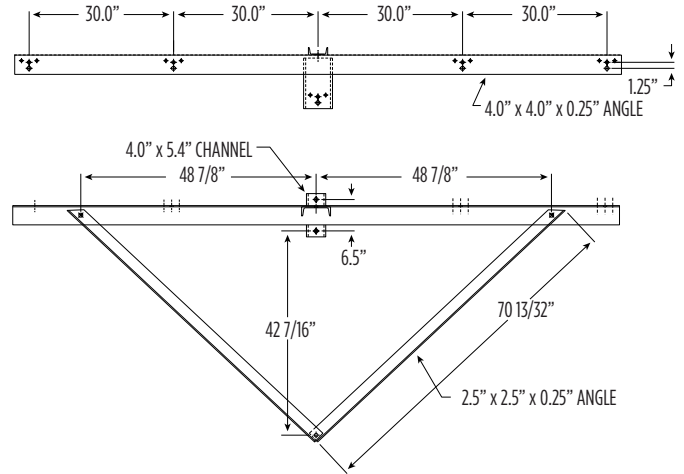

Catalog #: _____ Project: _____

Prepared By: _____ Date: _____ Type: _____

Wooden Pole Bracket (WPB)

Sports Flood Bracket

OVERVIEW	
Width	36" - 156"
EPA	1.0-9.1

QUICK LINKS

[Ordering Guide](#)
[Dimensions](#)

ORDERING GUIDE

TYPICAL ORDER EXAMPLE: **WPB 3 GLV**

Prefix	# of Fixtures	Color
WPB - Wood Pole Bracket	2	GLV - Galvanized Steel ¹
	3	
	4	
	5	
	6	

Ordering Information

Description	Part Number
ZNF 2 Light Wood Pole Bracket	79269002
ZNF 3 Light Wood Pole Bracket	79269003
ZNF 4 Light Wood Pole Bracket	79269004
ZNF 5 Light Wood Pole Bracket	79269005
ZNF 6 Light Wood Pole Bracket	79269006

COMPATIBLE FIXTURES

ZNF

¹ Custom Colors Available. Please contact factory.

Wooden Pole Bracket (WPB)

PRODUCT DIMENSIONS

[Back to Quick Links](#)

2 Light Bracket

5 Light Bracket